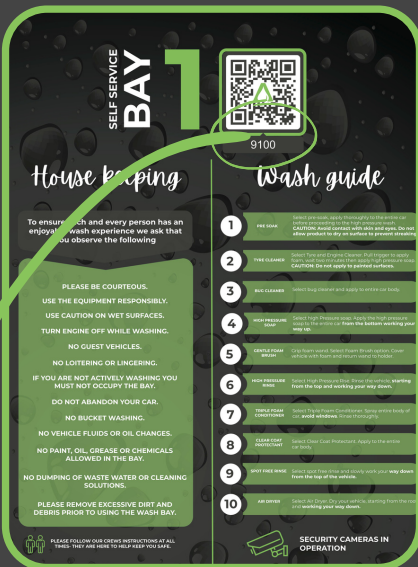

THE WASH CLUB

Activating The Self Service Bays on Account

Username: This will be your email address provided by your business

Password: Your first name with a capital and number 1 at the end. EG; James1

Scan the QR Code on the Bay Sign

Enter your email & password (as above)

1

OR

2

Enter and bookmark this web address on your phone

<https://app.thewashclub.co.nz>

The Wash Club

Let's get you logged in